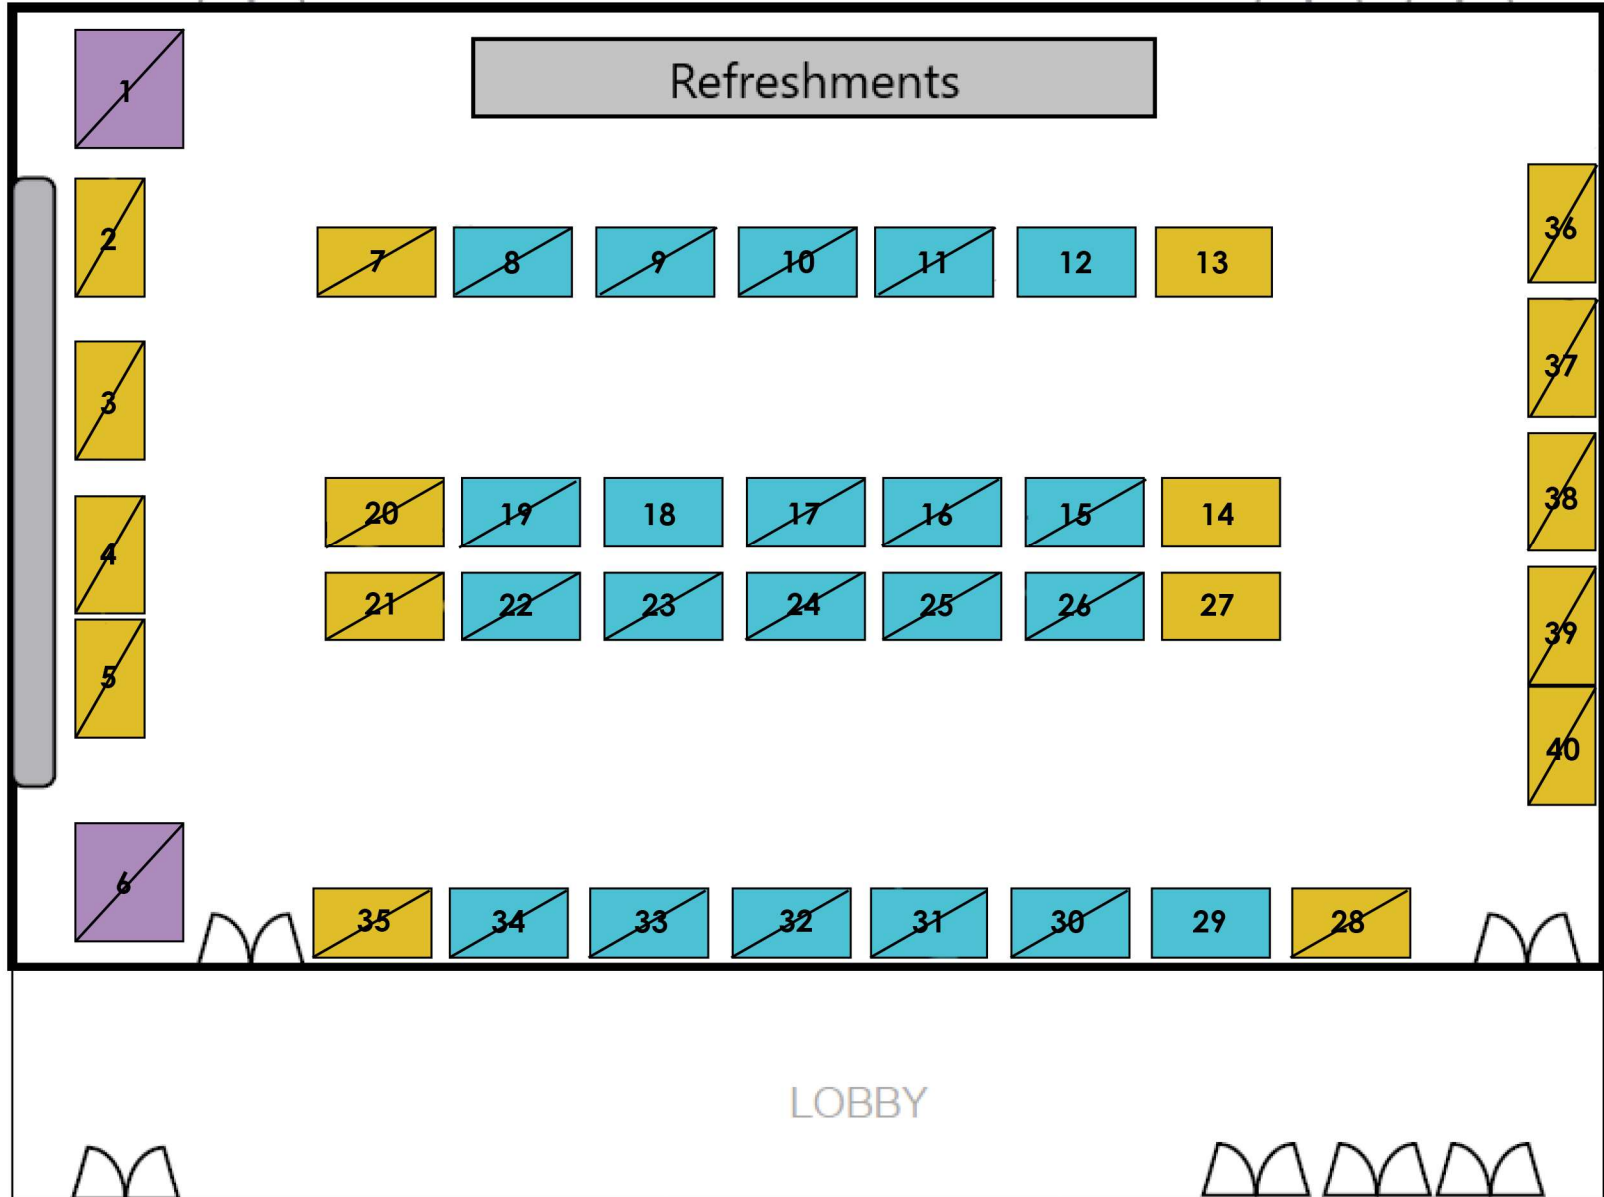

KITCHEN

Tobian Auditorium

KITCHEN DELIVERIES

Temple Emanu-El Brotherhood Party Expo Layout 2023