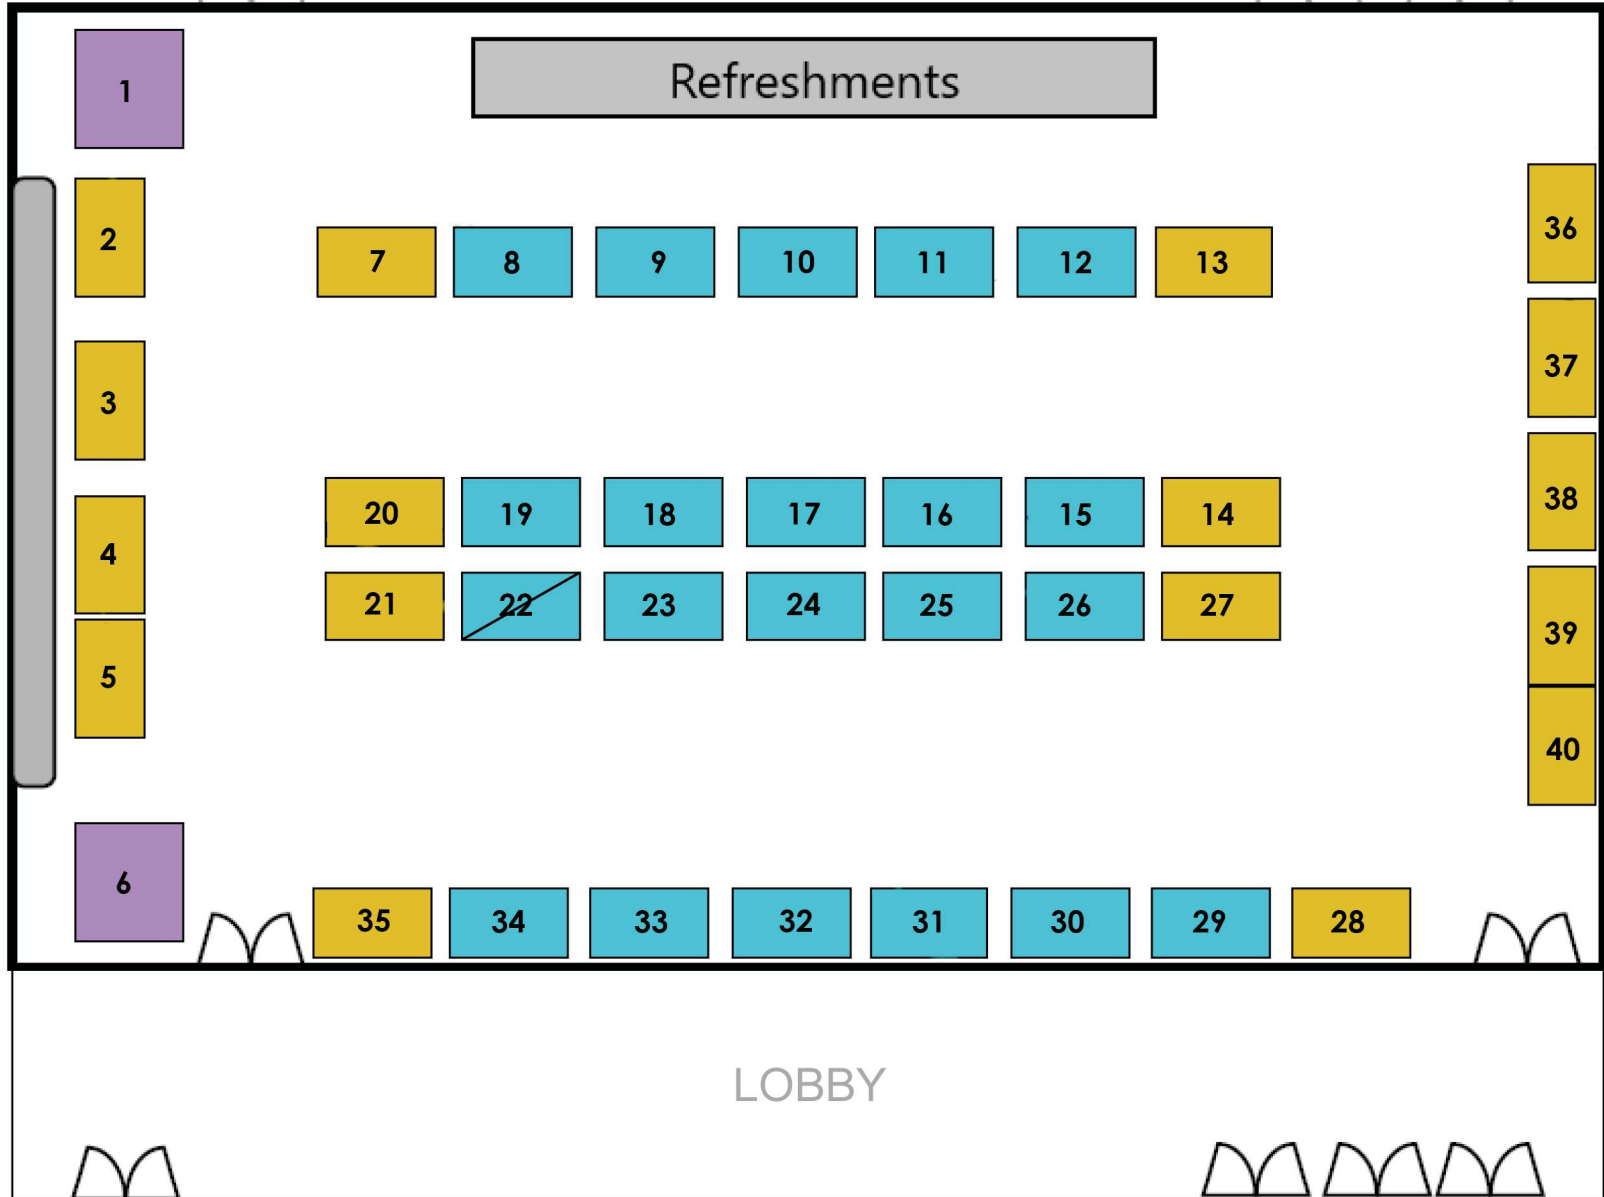

KITCHEN

Tobian Auditorium

KITCHEN DELIVERIES

Temple Emanu-El Brotherhood Party Expo Layout 2025

\$350	\$400	\$300
-------	-------	-------