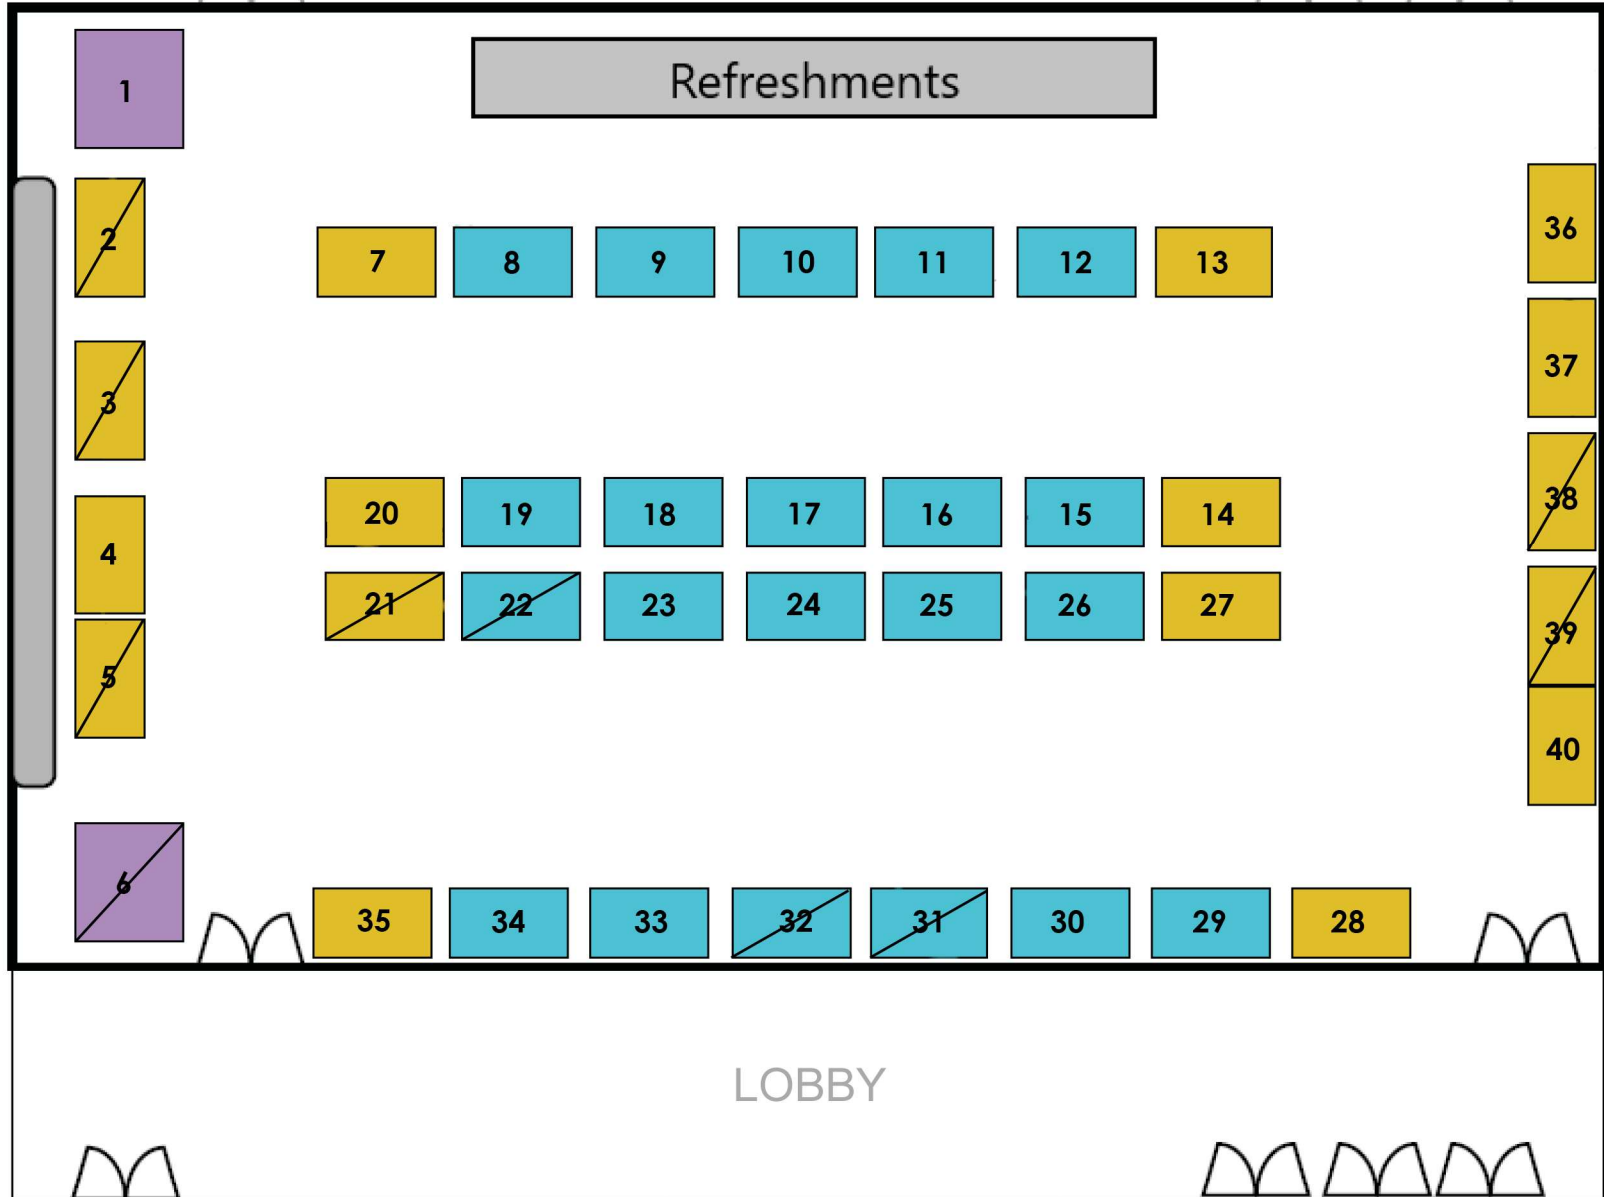

KITCHEN

# Tobian Auditorium

KITCHEN DELIVERIES

## Temple Emanu-El Brotherhood Party Expo Layout 2025

\$350	\$400	\$300
-------	-------	-------