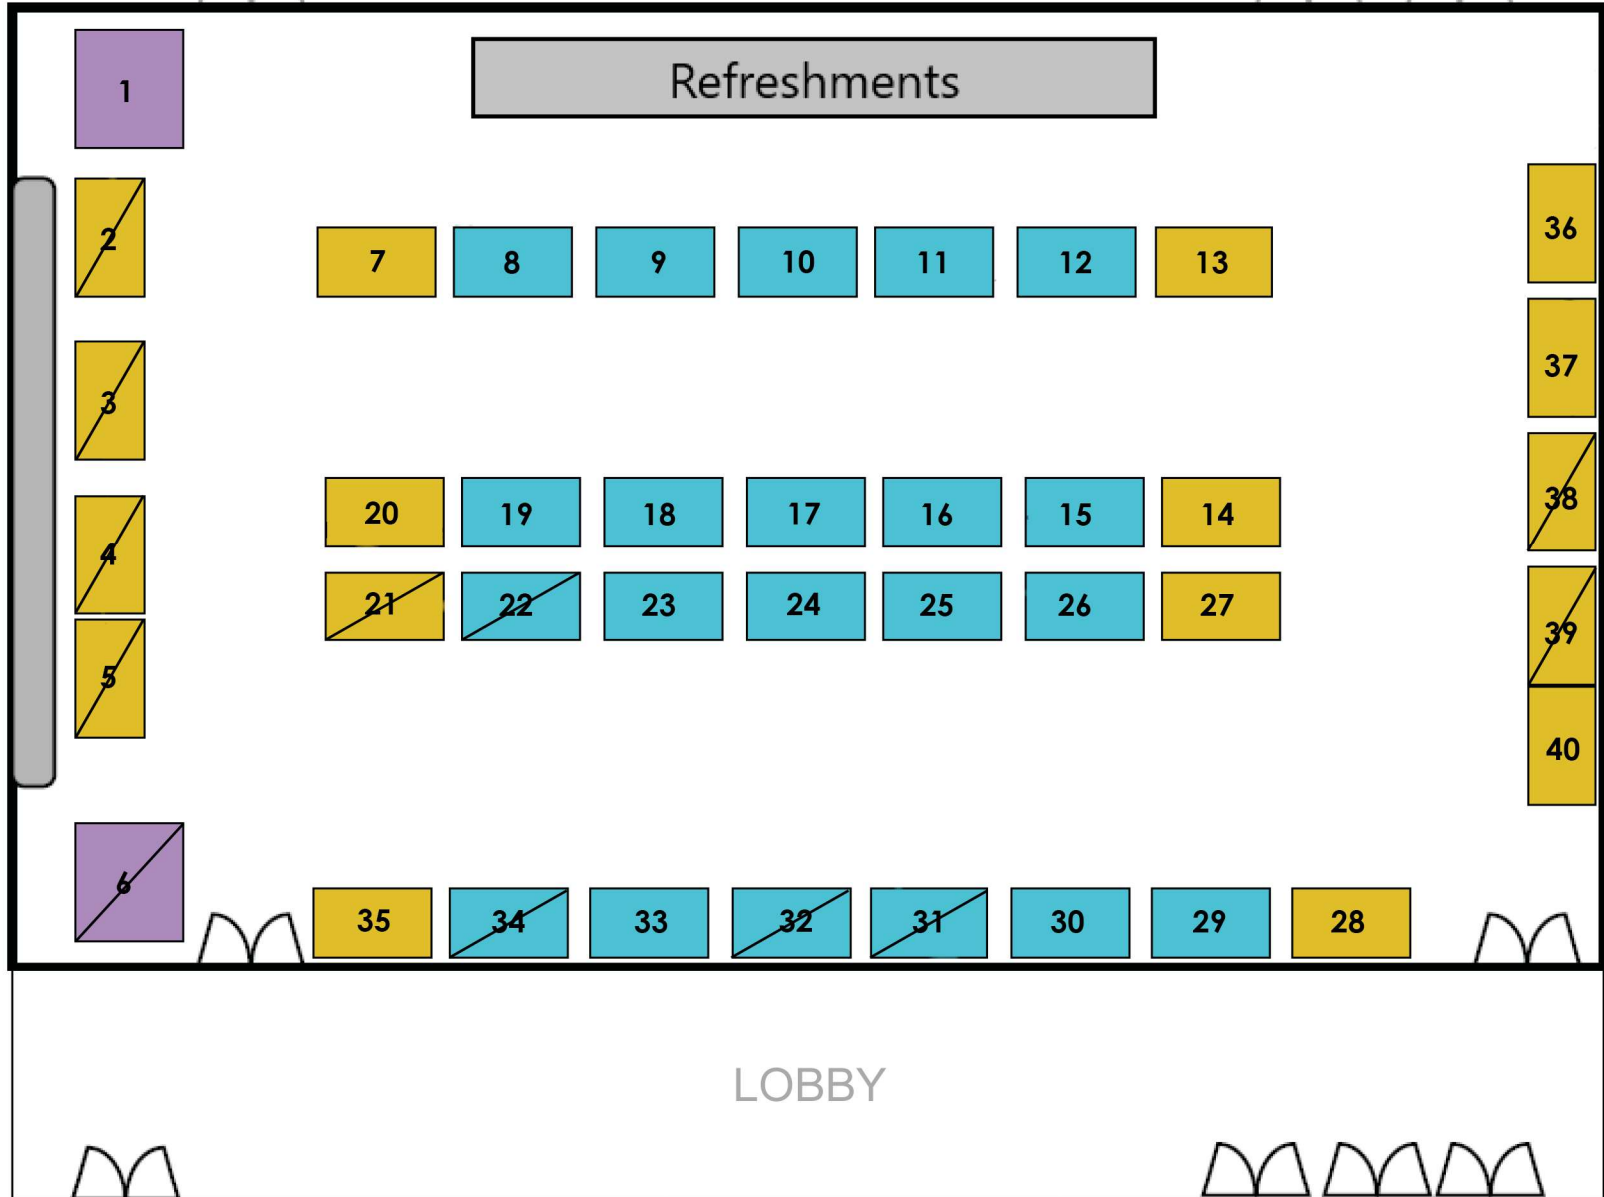

KITCHEN

Tobian Auditorium

KITCHEN DELIVERIES

Temple Emanu-El Brotherhood Party Expo Layout 2025

\$350	\$400	\$300
-------	-------	-------