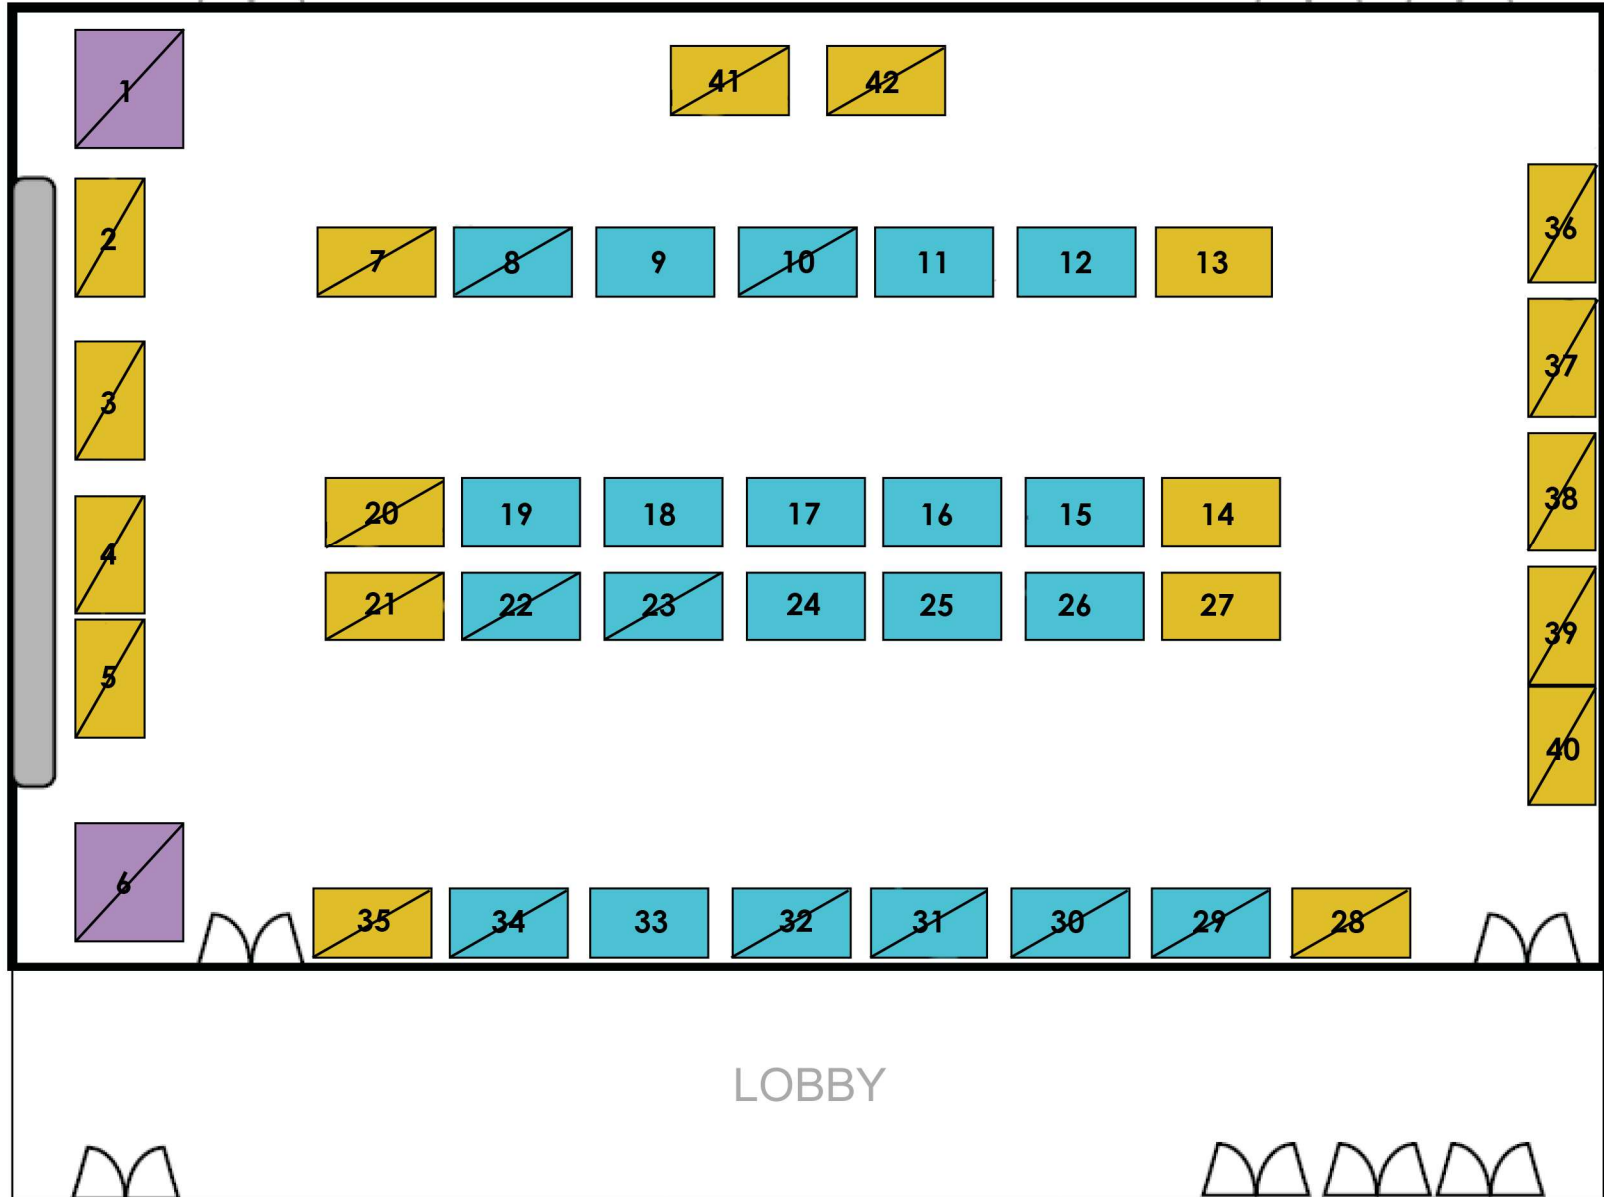

KITCHEN

# Tobian Auditorium

KITCHEN DELIVERIES

## Temple Emanu-El Brotherhood Party Expo Layout 2025

\$350
\$400
\$300